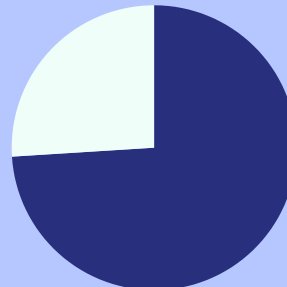

This is only about 16%
of the amount lost.

In Aotearoa...